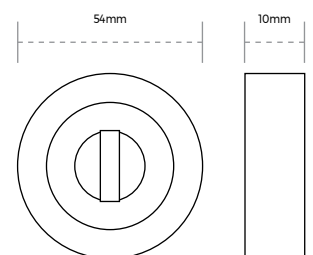

**Bathroom Thumbturn & Release with Indicator**

Satin Chrome

Polished Chrome

Bathroom thumbturn and release with indicator, ideal for commercial and domestic use.

Available in a satin chrome or polished chrome finish.

**TECHNICAL**

SKU	Size	Finish	Package Type	Qty
HA1013.SCP	54 x 10mm	Satin Chrome	Retail Bag	1 Each
HA1011.SCP	54 x 10mm	Satin Chrome	Trade Packed	1 Each

SKU	Size	Finish	Package Type	Qty
HA1013.PCP	54 x 10mm	Polished Chrome	Retail Bag	1 Each
HA1011.PCP	54 x 10mm	Polished Chrome	Trade Packed	1 Each