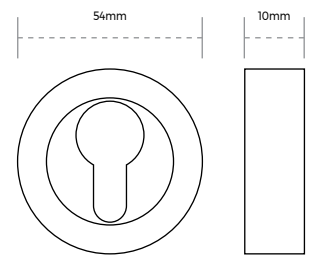

SKU	Size	Finish	Package Type	Qty
HA1010.PCP	54 x 10mm	Polished Chrome	Trade Packed	1 Each
HA1020.SSS	54 x 10mm	Satin Stainless Steel	Retail Bag	1 Pair
HA1016.SSS	54 x 10mm	Satin Stainless Steel	Trade Packed	1 Each

**Euro Profile Escutcheons**

Satin Chrome

Polished Chrome

Satin Stainless Steel

SPÄRKA Euro Profile Escutcheons are designed to compliment the SPÄRKA range of door handles and are for use in conjunction with euro profile cylinders.

Available in a satin chrome, polished chrome and satin stainless steel finish.

**TECHNICAL**

SKU	Size	Finish	Package Type	Qty
HA1017.PCP	54 x 10mm	Polished Chrome	Retail Bag	1 Pair
HA1014.PCP	54 x 10mm	Polished Chrome	Trade Packed	1 Each
HA1018.SCP	54 x 10mm	Satin Chrome	Retail Bag	1 Pair