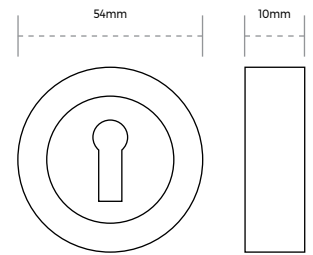

**TECHNICAL**

SKU	Size	Finish	Package Type	Qty
HA1012.SCP	54 x 10mm	Satin Chrome	Retail Bag	1 Pair
HA1010.SCP	54 x 10mm	Satin Chrome	Trade Packed	1 Each
HA1012.PCP	54 x 10mm	Polished Chrome	Retail Bag	1 Pair